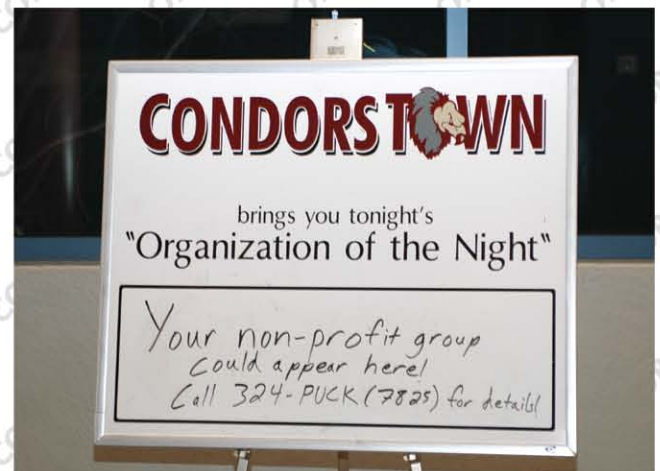

## LEADERBOARD SIGNS

- The leaderboards are located on the concourse, across from the Club Room with your company's logo and name placed along the top.
- If fans are looking to see current stats, standings, and attendance figures, the leaderboards on the concourse are their destination.

# SIGNAGE

## ORGANIZATION OF THE NIGHT

- Sponsor credited during game recognition of the "Charity of the Night"
- One (1) non-profit group is given the opportunity to showcase their organization and distribute information per game.
- Advertising space is 3'x3' for a sign located adjacent to community table on the concourse.